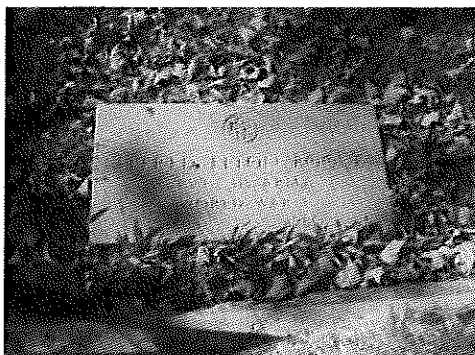

© 2018, Ancestry.com

Photo added by LesaK

Added by LesaK

Alfred Elton Boone

BIRTH 28 Sep 1893
 DEATH 3 May 1980 (aged 86)
 BURIAL Alsobrooks Cemetery
 Houston County, Tennessee, USA
 MEMORIAL ID 42599894 · View Source