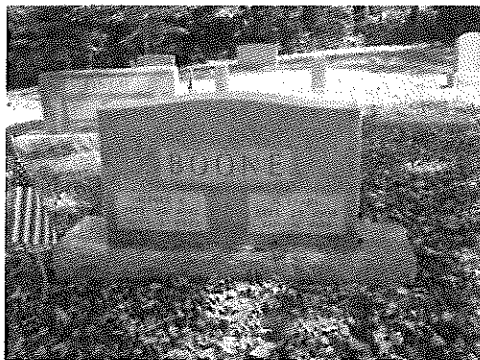

© 2018, Ancestry.com

Photo added by LesaK

Added by LesaK

Alfred Elton Boone

BIRTH 28 Sep 1893
 DEATH 3 May 1980 (aged 86)
 BURIAL Alsobrooks Cemetery
 Houston County, Tennessee, USA
 MEMORIAL ID 42599894 · View Source