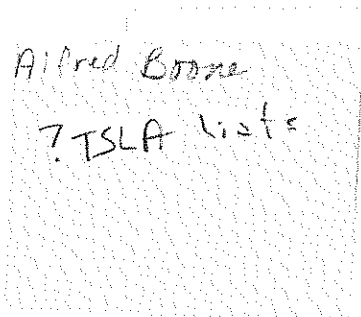

Alfred Boone
in the **U.S., Department of Veterans Affairs BIRLS**
Death File, 1850-2010

Name: Alfred Boone
Gender: Male
Birth Date: 28 Sep 1893
Death Date: 3 May 1980
SSN: 409905718
Enlistment Date 1: 16 Jul 1918
Release Date 1: 30 Jun 1919

Source Information

Ancestry.com. *U.S., Department of Veterans Affairs BIRLS Death File, 1850-2010* [database on-line]. Provo, UT, USA: Ancestry.com Operations, Inc., 2011.

Original data: *Beneficiary Identification Records Locator Subsystem (BIRLS) Death File*. Washington, D.C.: U.S. Department of Veterans Affairs.

Description

This index contains birth and death dates for more than 14 million veterans and VA beneficiaries who served during the years 1800-2010. [Learn more...](#)

© 2018, Ancestry.com